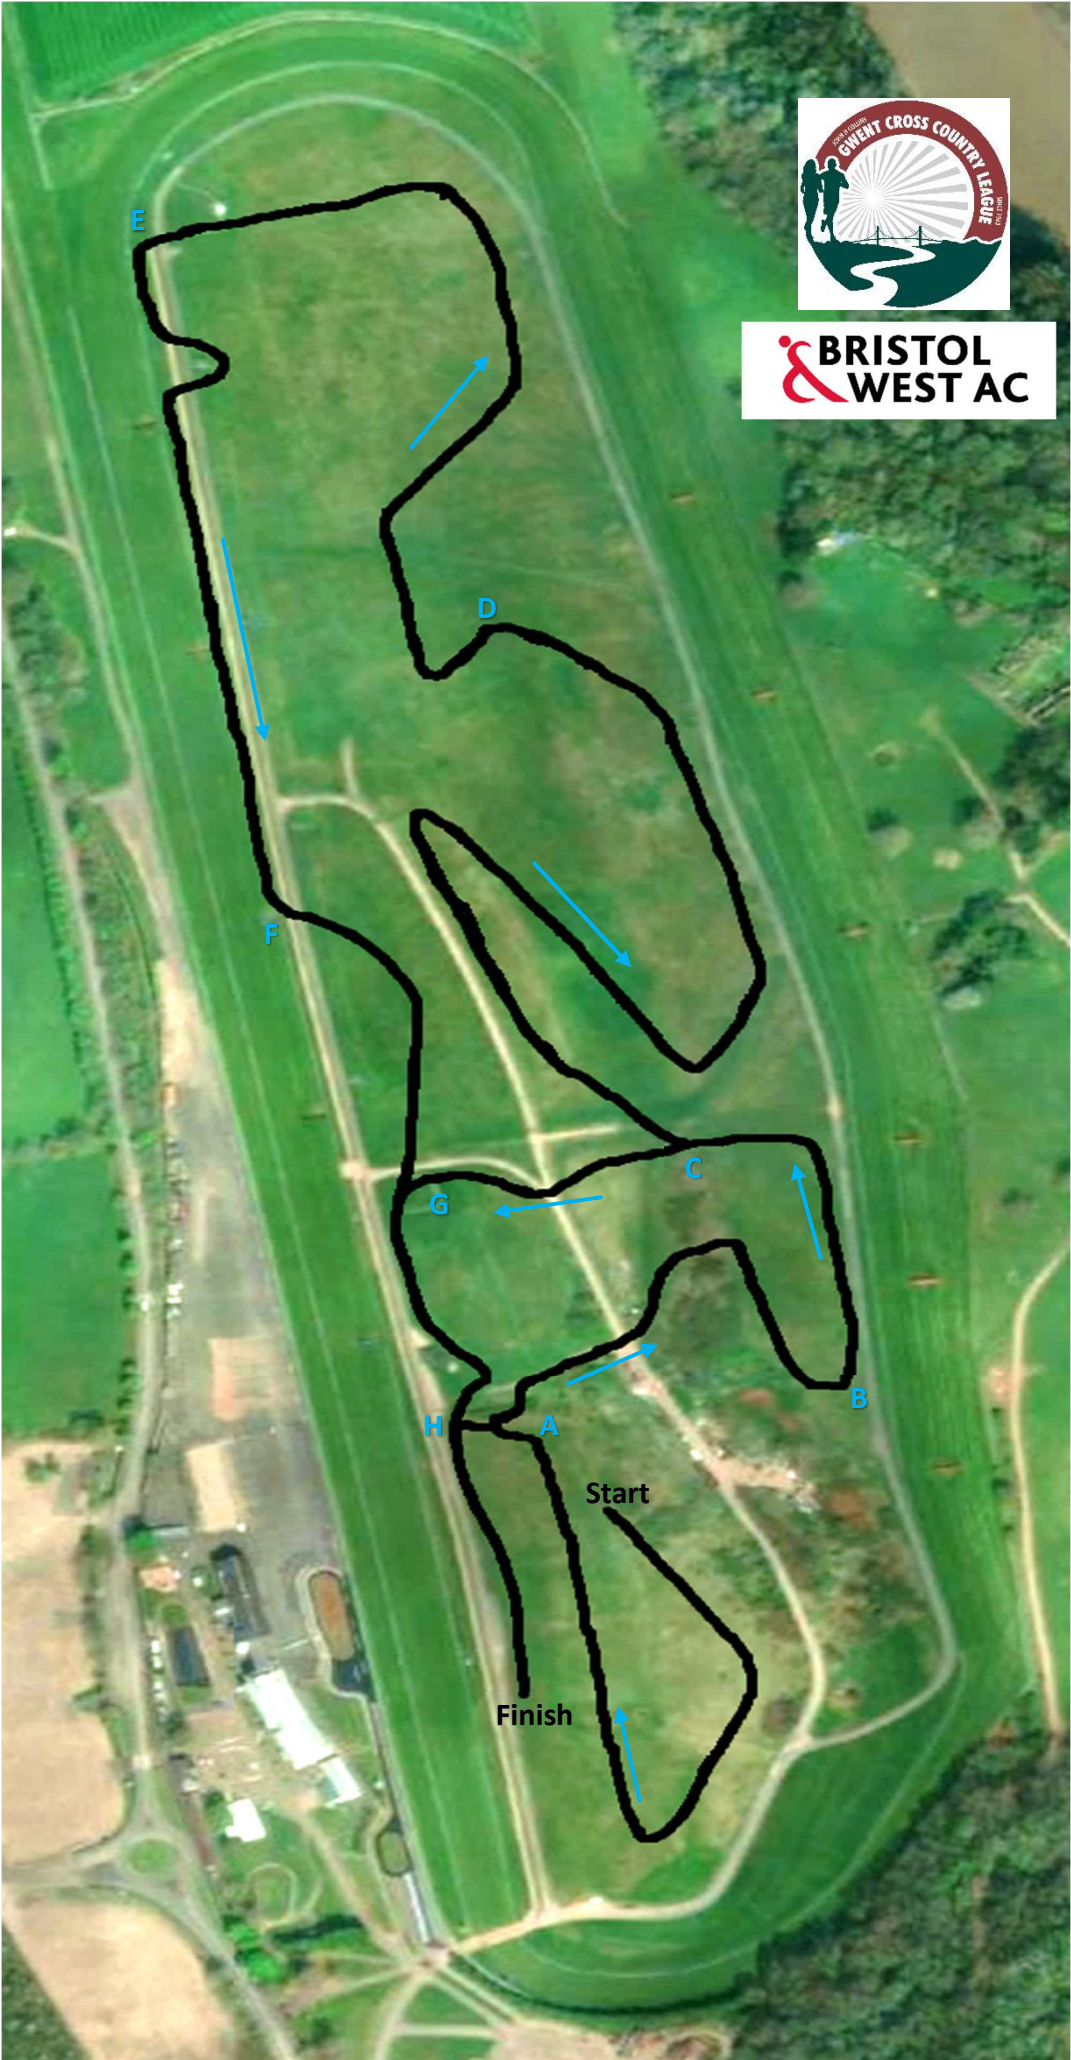

**BRISTOL
& WEST AC**

Race	Start Time	Age Group	Course	Distance
1	11:30	U11G	Start + 1 Small Lap + Finish	1750m
2	11:45	U11B	Start + 1 Small Lap + Finish	1750m
3	12:00	U13G	Start + 2 Small Laps + Finish	2700m
4	12:15	U13B	Start + 2 Small Laps + Finish	2700m
5	12:35	U15G	Start + 1 Large Lap + Finish	3750m
6	12:55	U15B	Start + 1 Large Lap + Finish	3750m
7	13:25	Snr Wmn & +65 Men	Start + 2 Large Laps + Finish	6750m
8	14:10	U17/U20G	Start + 1 Large + 1 Small + Finish	4750m
9	14:30	U17/U20B	Start + 1 Large + 1 Small + Finish	4750m
10	14:50	Snr Men & Masters	Start + 3 Large Laps + Finish	9700m

All distances are approximate

Start	Start > A	610m
Small Lap	A > B > C > G > H	950m
Large Lap	A > B > C > D > E > F > G > H	2960m
Finish	H > Finish	200m